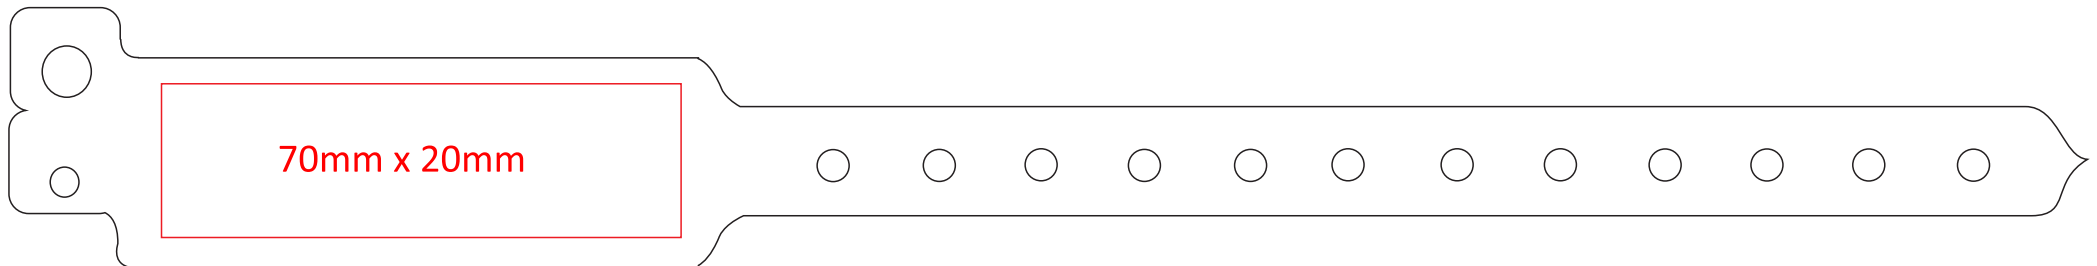

WHITE

SILVER

GOLD

Print Area Size : 70mm x 20mm

Wristband Size : 250mm x 30mm

**Wideface
Vinyl wristbands**