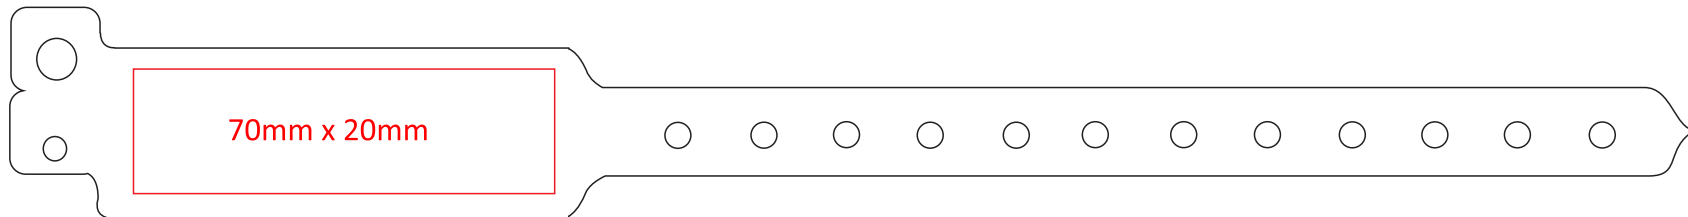

**TRANSPARENT**

**NEON LIME**

**SILVER**

**HOT PINK**

**NEON YELLOW**

**GREEN**

**YELLOW**

**LIGHT BLUE**

**NEON BLUE**

**WHITE**

Wristband Size : 250mm x 30mm

Print Area size : 70mm x 20mm