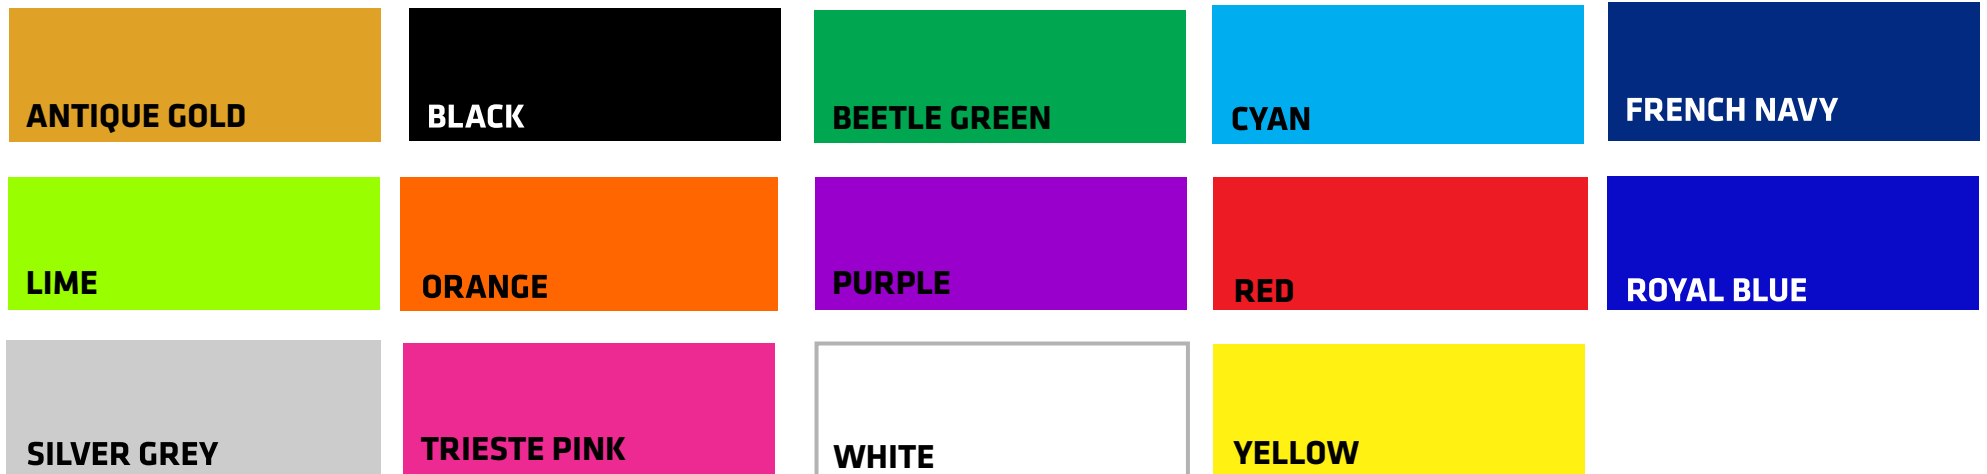

Satin 15mm Tape

Ribbon Size : 330mm x 15mm
Recommended Print Area : 250mm x 11mm